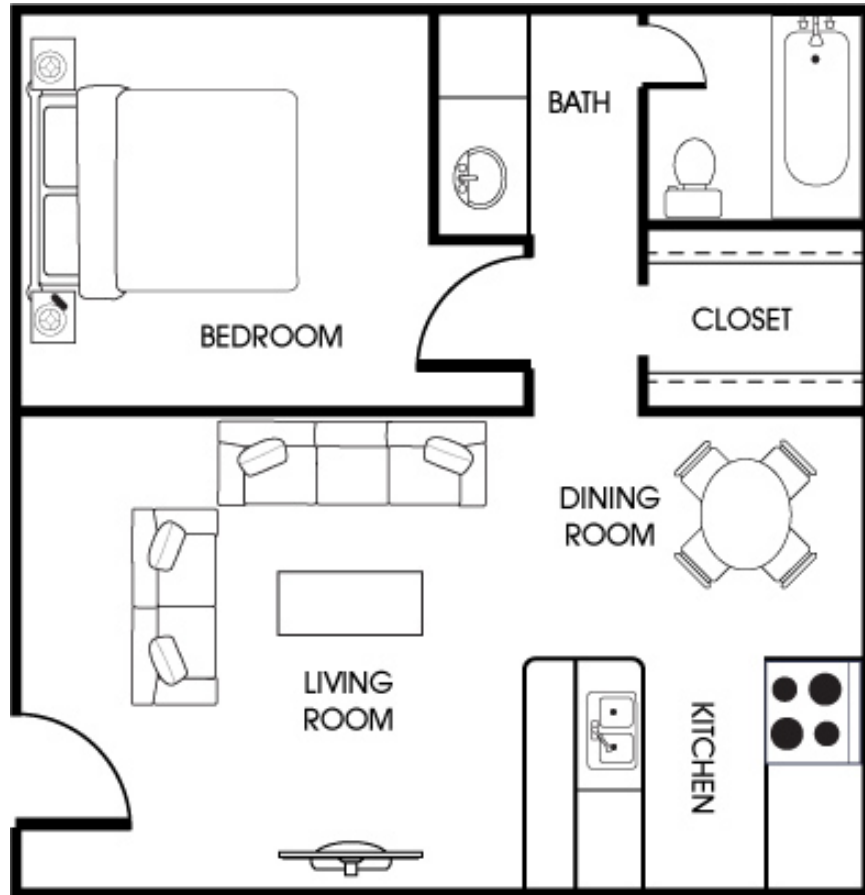

Mill P O I N T E

Geranium

Beds: 1

Baths: 1

Sq. Feet: 659

- Upgraded apartment homes
- Faux hardwood flooring
- Berber carpeting
- Spacious floor plans
- Ceiling fans
- Vertical blinds
- Dishwasher
- Frost-free refrigerator
- Two-tone paint interiors
- Spacious walk-in closets
- Enclosed patio/balcony*
- Extra storage*
- Wood-burning fireplace*
- 24-hour emergency maintenance