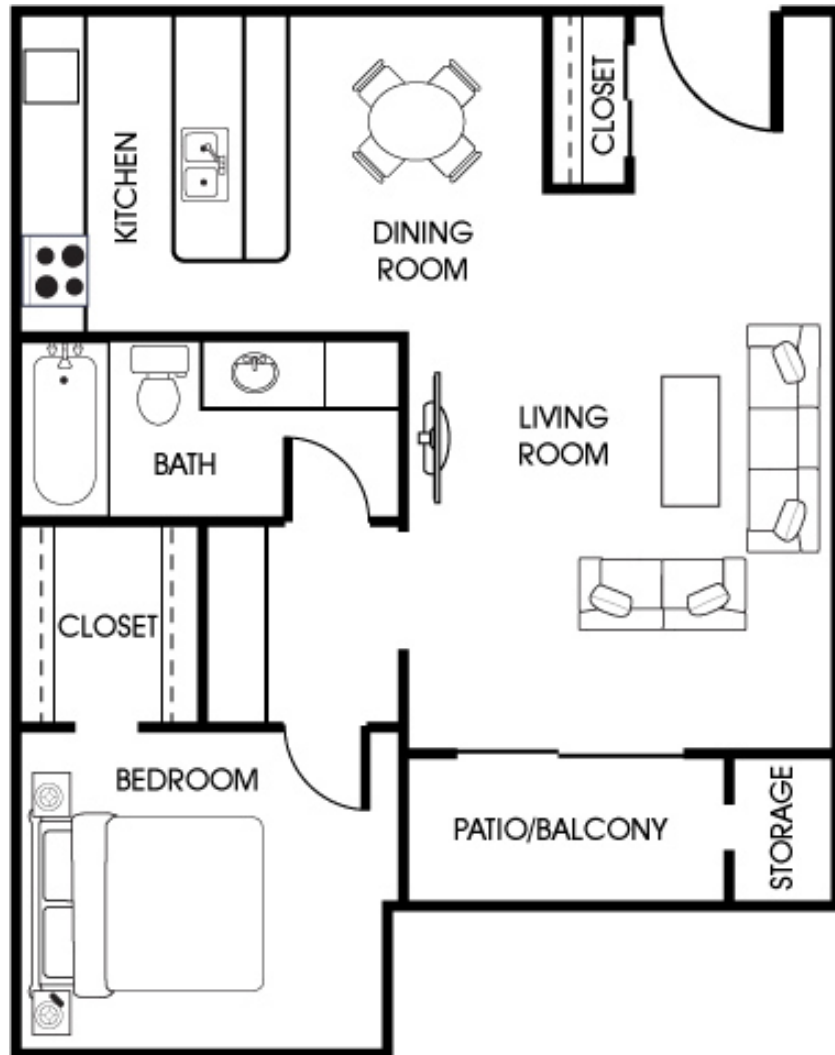

Mill POINTE

Hibiscus

Beds: 1

Baths: 1

Sq. Feet: 664

- Upgraded apartment homes
- Faux hardwood flooring
- Berber carpeting
- Spacious floor plans
- Ceiling fans
- Vertical blinds
- Dishwasher
- Frost-free refrigerator
- Two-tone paint interiors
- Spacious walk-in closets
- Enclosed patio/balcony*
- Extra storage*
- Wood-burning fireplace*
- 24-hour emergency maintenance