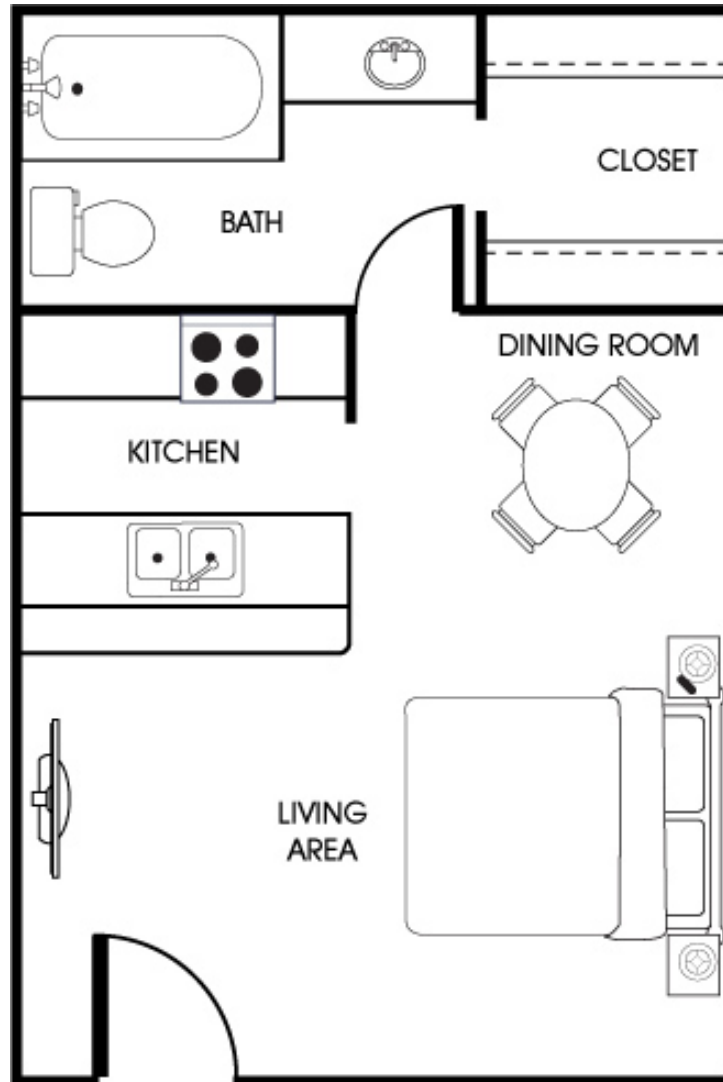

Mill P O I N T E

Petunia

Beds: Studio
Baths: 1
Sq. Feet: 416

- Upgraded apartment homes
- Faux hardwood flooring
- Berber carpeting
- Spacious floor plans
- Ceiling fans
- Vertical blinds
- Dishwasher
- Frost-free refrigerator
- Two-tone paint interiors
- Spacious walk-in closets
- Enclosed patio/balcony*
- Extra storage*
- Wood-burning fireplace*
- 24-hour emergency maintenance